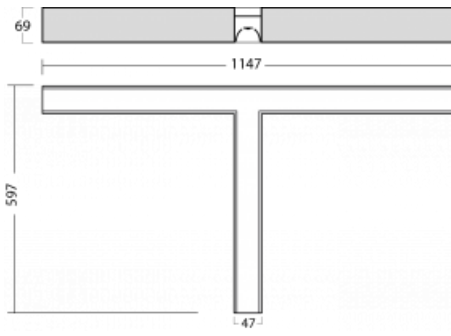

Technical drawing

Luminaire power input* 36.7 W

Connection of the luminaires ON/OFF

Electrical voltage 220-240V

Frequency 50/60Hz

⊕ CE IP 20

*±10 %