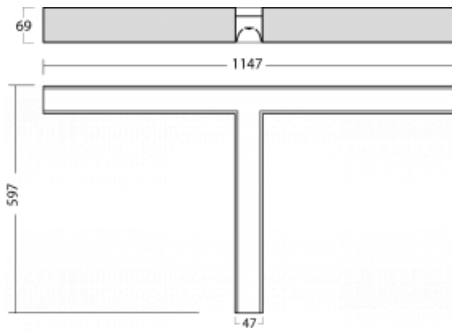

Technical drawing

Luminaire power input* 23.4 W

Connection of the luminaires ON/OFF

Electrical voltage 220-240V

Frequency 50/60Hz

⊕ CE IP 20

*±10 %