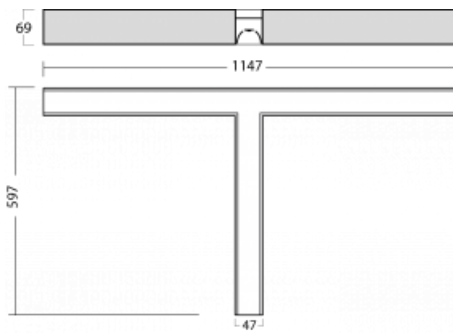

Technical drawing

Luminaire power input* 23.4 W

Connection of the luminaires ON/OFF

Electrical voltage 220-240V

Frequency 50/60Hz

⊕ CE IP 20

*±10 %