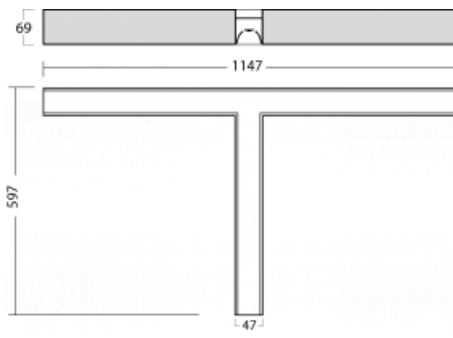

Technical drawing

Luminaire power input* 13.4 W

Connection of the luminaires ON/OFF

Electrical voltage 220-240V

Frequency 50/60Hz

⊕ CE IP 20

*±10 %