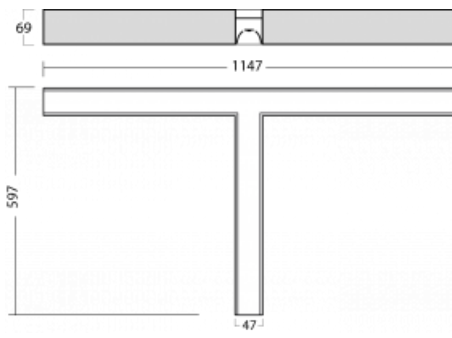

Technical drawing

Luminaire power input* 13.4 W

Connection of the luminaires ON/OFF

Electrical voltage 220-240V

Frequency 50/60Hz

⊕ CE IP 20

*±10 %