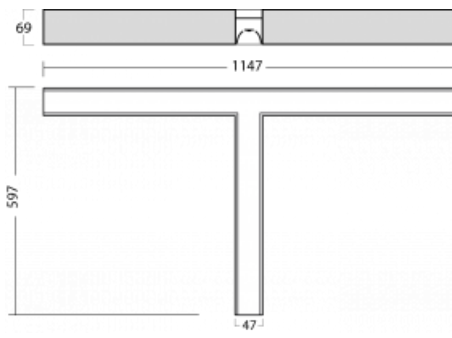

Technical drawing

Luminaire power input* 13.4 W

Connection of the luminaires DALI

Electrical voltage 220-240V

Frequency 50/60Hz

⊕ CE IP 20

*±10 %