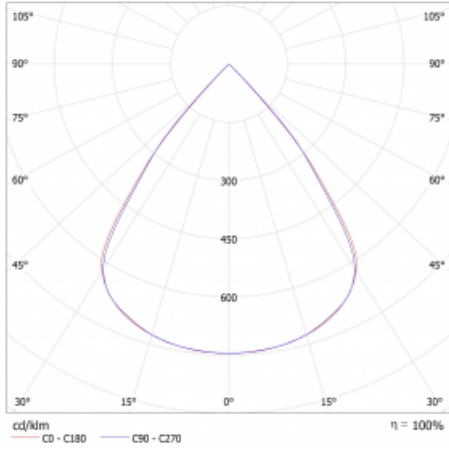

Technical drawing

Luminaire power input* 61 W

Connection of the luminaires ON/OFF + 1h emergency

Electrical voltage 220-240V

Frequency 50/60Hz

⊕ CE IP 20

*±10 %

Curve