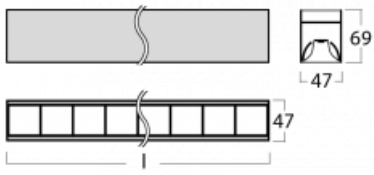

Technical drawing