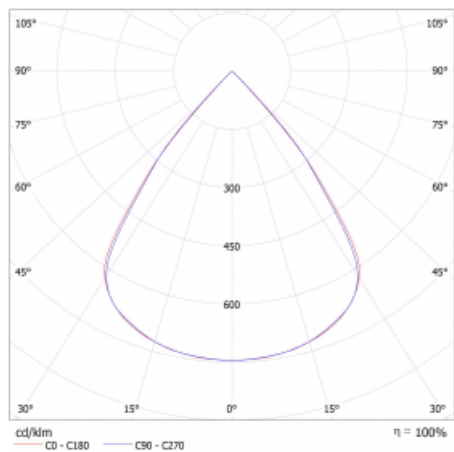

Type of installation	Surface, Suspended
Light distribution	Direct
Luminaire shape	Linear
Colour of the luminaires	Black
Material	Aluminium
Lifetime	L80/B20 50 000 hours
Warranty	5 years
Description of luminaires	Luminaire surface/suspended
Dimensions	2244 mm × 47 mm × 69 mm
Light source	LED MODUL
Type of optical system	Plastic louvre low UGR
Luminous flux*	5260 lm
Colour Temperature	3000 K warm white
Luminous efficacy	144 lm/W
MacAdam Light source	3
Colour rendering index	80
UGR max. X=4H Y=8H, ρ=70,50,20	17.2

## Technical drawing

Luminaire power input\* 36.5 W

Connection of the luminaires ON/OFF

Electrical voltage 220-240V

Frequency 50/60Hz

⊕ CE IP 20

\*±10 %

## Curve