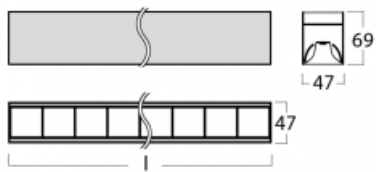

Technical drawing