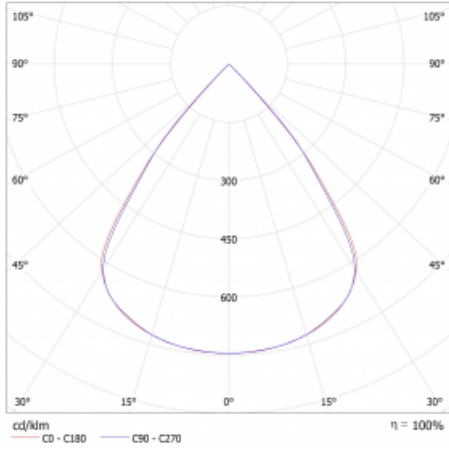

Type of installation	Surface, Suspended
Light distribution	Direct
Luminaire shape	Linear
Colour of the luminaires	Silver
Material	Aluminium
Lifetime	L80/B20 50 000 hours
Warranty	2 years
Description of luminaires	Luminaire surface/suspended
Dimensions	1964 mm × 47 mm × 69 mm
Light source	LED MODUL
Type of optical system	Plastic louvre low UGR
Luminous flux*	7880 lm
Colour Temperature	4000 K cool white
Luminous efficacy	148 lm/W
MacAdam Light source	3
Colour rendering index	80
UGR max. X=4H Y=8H, ρ=70,50,20	19.1

## Curve