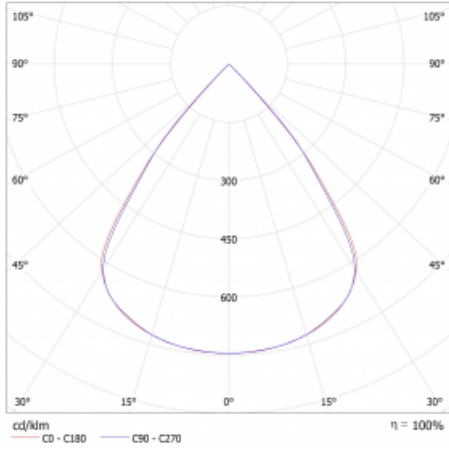

Type of installation	Surface, Suspended
Light distribution	Direct
Luminaire shape	Linear
Colour of the luminaires	Silver
Material	Aluminium
Lifetime	L80/B20 50 000 hours
Warranty	5 years
Description of luminaires	Luminaire surface/suspended
Dimensions (l × w × h mm)	1964 mm × 47 mm × 69 mm
Light source	LED MODUL
DIR optical system	Plastic louvre low UGR
Luminous flux*	7570 lm
Colour Temperature	3000 K warm white
Luminous efficacy	143 lm/W
MacAdam Light source	3
Colour rendering index	80
UGR max. X=4H Y=8H, ρ=70,50,20	18.9

## Technical drawing

Luminaire power input\* 53.1 W

Connection of the luminaires ON/OFF

Electrical voltage 220-240V

Frequency 50/60Hz

⊕ CE IP 20

\*±10 %

## Curve