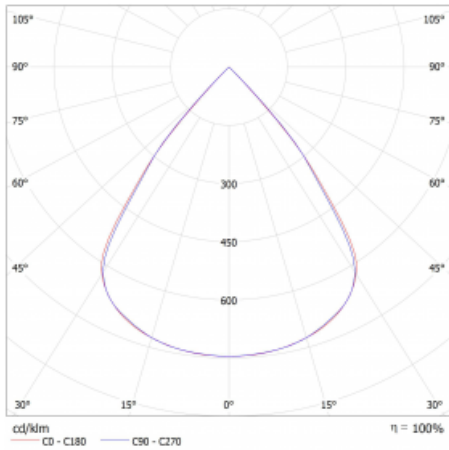

Type of installation	Surface, Suspended
Light distribution	Direct
Luminaire shape	Linear
Colour of the luminaires	Black
Material	Aluminium
Lifetime	L80/B20 50 000 hours
Warranty	2 years
Description of luminaires	Luminaire surface/suspended
Dimensions	1964 mm × 47 mm × 69 mm
Light source	LED MODUL
Type of optical system	Plastic louvre low UGR
Luminous flux*	4600 lm
Colour Temperature	3000 K warm white
Luminous efficacy	143 lm/W
MacAdam Light source	3
Colour rendering index	80
UGR max. X=4H Y=8H, ρ=70,50,20	17.2

## Curve