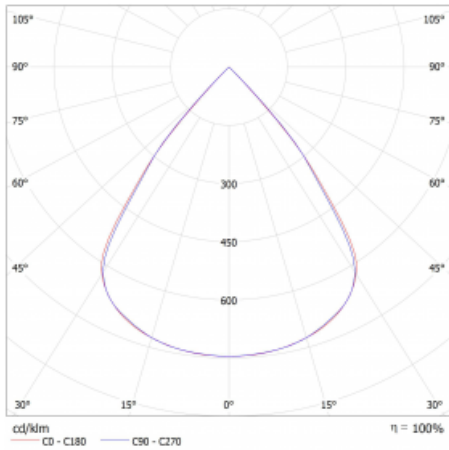

Type of installation	Surface, Suspended
Light distribution	Direct
Luminaire shape	Linear
Colour of the luminaires	White
Material	Aluminium
Lifetime	L80/B20 50 000 hours
Warranty	5 years
Description of luminaires	Luminaire surface/suspended
Dimensions	1964 mm × 47 mm × 69 mm
Light source	LED MODUL
Type of optical system	Plastic louvre low UGR
Luminous flux*	4810 lm
Colour Temperature	4000 K cool white
Luminous efficacy	149 lm/W
MacAdam Light source	3
Colour rendering index	80
UGR max. X=4H Y=8H, ρ=70,50,20	17.4

## Technical drawing

Luminaire power input\* 32.2 W

Connection of the luminaires DALI

Electrical voltage 220-240V

Frequency 50/60Hz

⊕ CE IP 20

\*±10 %

## Curve