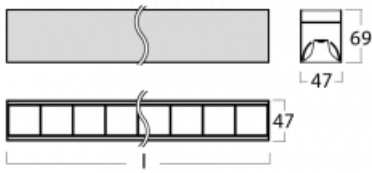

Technical drawing