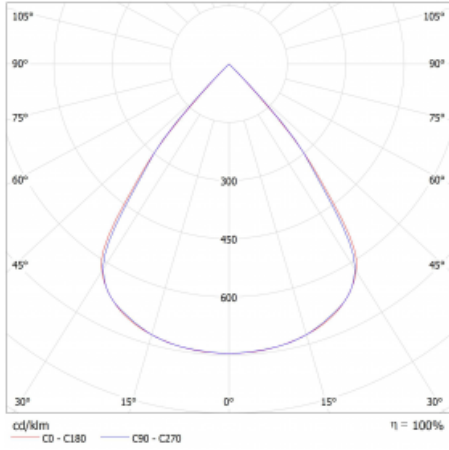

Type of installation	Surface, Suspended
Light distribution	Direct
Luminaire shape	Linear
Colour of the luminaires	Black
Material	Aluminium
Lifetime	L80/B20 50 000 hours
Warranty	2 years
Description of luminaires	Luminaire surface/suspended
Dimensions (l × w × h mm)	1683 mm × 47 mm × 69 mm
Light source	LED MODUL
DIR optical system	Plastic louvre low UGR
Luminous flux*	4120 lm
Colour Temperature	4000 K cool white
Luminous efficacy	147 lm/W
MacAdam Light source	3
Colour rendering index	80
UGR max. X=4H Y=8H, ρ=70,50,20	17.4

Technical drawing

Luminaire power input* 28 W

Connection of the luminaires ON/OFF + 1h emergency

Electrical voltage 220-240V

Frequency 50/60Hz

⊕ CE IP 20

*±10 %

Curve