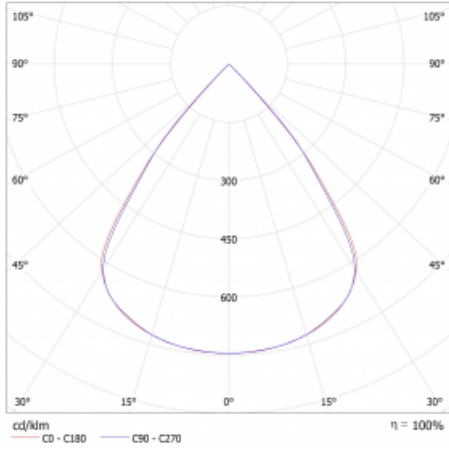

Type of installation	Surface, Suspended
Light distribution	Direct
Luminaire shape	Linear
Colour of the luminaires	Silver
Material	Aluminium
Lifetime	L80/B20 50 000 hours
Warranty	5 years
Description of luminaires	Luminaire surface/suspended
Dimensions (l × w × h mm)	1683 mm × 47 mm × 69 mm
Light source	LED MODUL
DIR optical system	Plastic louvre low UGR
Luminous flux*	3940 lm
Colour Temperature	3000 K warm white
Luminous efficacy	141 lm/W
MacAdam Light source	3
Colour rendering index	80
UGR max. X=4H Y=8H, ρ=70,50,20	17.2

Technical drawing

Luminaire power input* 28 W

Connection of the luminaires ON/OFF

Electrical voltage 220-240V

Frequency 50/60Hz

⊕ CE IP 20

*±10 %

Curve