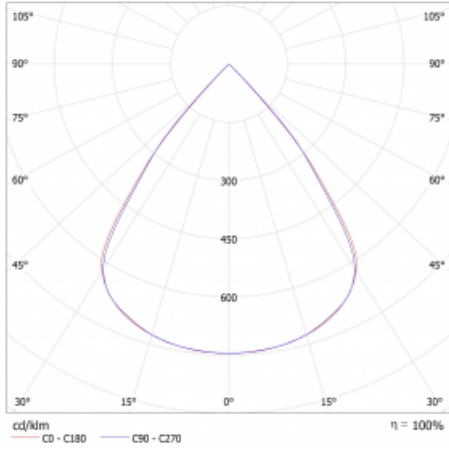

Type of installation	Surface, Suspended
Light distribution	Direct
Luminaire shape	Linear
Colour of the luminaires	White
Material	Aluminium
Lifetime	L80/B20 50 000 hours
Warranty	5 years
Description of luminaires	Luminaire surface/suspended
Dimensions (l × w × h mm)	1403 mm × 47 mm × 69 mm
Light source	LED MODUL
DIR optical system	Plastic louvre low UGR
Luminous flux*	5630 lm
Colour Temperature	4000 K cool white
Luminous efficacy	144 lm/W
MacAdam Light source	3
Colour rendering index	80
UGR max. X=4H Y=8H, ρ=70,50,20	19.1

Technical drawing

Luminaire power input* 39.2 W

Connection of the luminaires ON/OFF

Electrical voltage 220-240V

Frequency 50/60Hz

⊕ CE IP 20

*±10 %

Curve