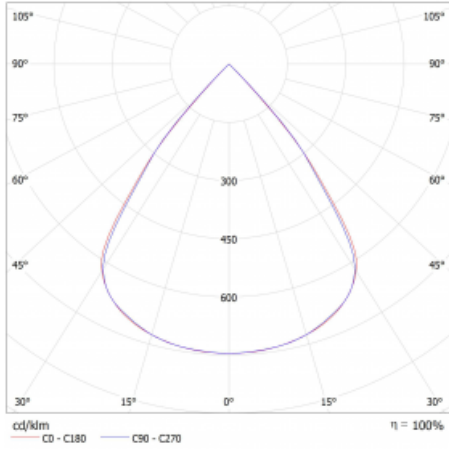

Type of installation	Surface, Suspended
Light distribution	Direct
Luminaire shape	Linear
Colour of the luminaires	Silver
Material	Aluminium
Lifetime	L80/B20 50 000 hours
Warranty	5 years
Description of luminaires	Luminaire surface/suspended
Dimensions (l × w × h mm)	1403 mm × 47 mm × 69 mm
Light source	LED MODUL
DIR optical system	Plastic louvre low UGR
Luminous flux*	5630 lm
Colour Temperature	4000 K cool white
Luminous efficacy	144 lm/W
MacAdam Light source	3
Colour rendering index	80
UGR max. X=4H Y=8H, ρ=70,50,20	19.1

Technical drawing

Luminaire power input* 39.2 W

Connection of the luminaires ON/OFF

Electrical voltage 220-240V

Frequency 50/60Hz

⊕ CE IP 20

*±10 %

Curve