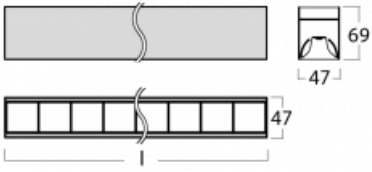

Technical drawing