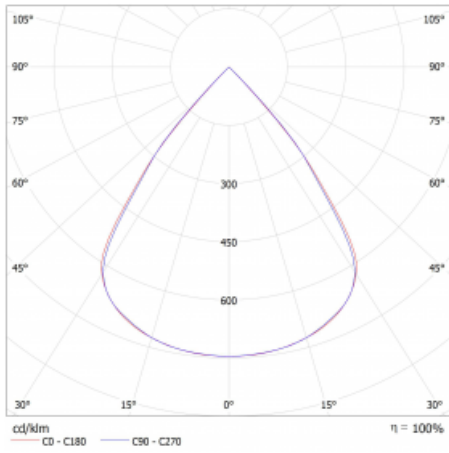

Type of installation	Surface, Suspended
Light distribution	Direct
Luminaire shape	Linear
Colour of the luminaires	Black
Material	Aluminium
Lifetime	L80/B20 50 000 hours
Warranty	5 years
Description of luminaires	Luminaire surface/suspended
Dimensions	1403 mm × 47 mm × 69 mm
Light source	LED MODUL
Type of optical system	Plastic louvre low UGR
Luminous flux*	5630 lm
Colour Temperature	4000 K cool white
Luminous efficacy	144 lm/W
MacAdam Light source	3
Colour rendering index	80
UGR max. X=4H Y=8H, ρ=70,50,20	19.1

## Technical drawing

Luminaire power input\* 39.2 W

Connection of the luminaires DALI

Electrical voltage 220-240V

Frequency 50/60Hz

⊕ CE IP 20

\*±10 %

## Curve