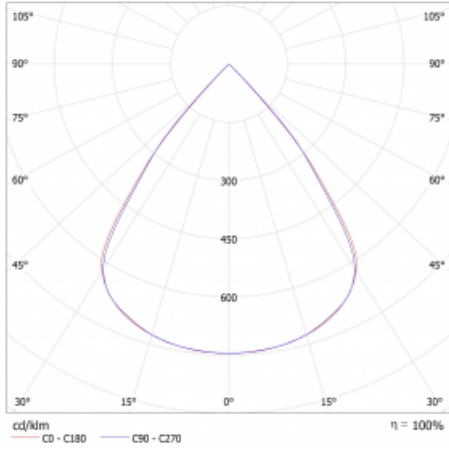

Type of installation	Surface, Suspended
Light distribution	Direct
Luminaire shape	Linear
Colour of the luminaires	Silver
Material	Aluminium
Lifetime	L80/B20 50 000 hours
Warranty	5 years
Description of luminaires	Luminaire surface/suspended
Dimensions (l × w × h mm)	1403 mm × 47 mm × 69 mm
Weight	3.4 kg
Light source	LED MODUL
DIR optical system	Plastic louvre low UGR
Luminous flux*	3430 lm
Colour Temperature	4000 K cool white
Luminous efficacy	142 lm/W
MacAdam Light source	3
Colour rendering index	80
UGR max. X=4H Y=8H, $\rho=70,50,20$	17.4

## Curve