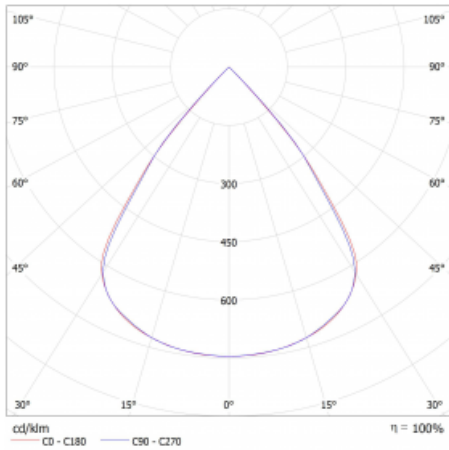

Type of installation	Surface, Suspended
Light distribution	Direct
Luminaire shape	Linear
Colour of the luminaires	Silver
Material	Aluminium
Lifetime	L80/B20 50 000 hours
Warranty	5 years
Description of luminaires	Luminaire surface/suspended
Dimensions (l × w × h mm)	1403 mm × 47 mm × 69 mm
Light source	LED MODUL
DIR optical system	Plastic louvre low UGR
Luminous flux*	3280 lm
Colour Temperature	3000 K warm white
Luminous efficacy	136 lm/W
MacAdam Light source	3
Colour rendering index	80
UGR max. X=4H Y=8H, ρ=70,50,20	17.2

Technical drawing

Luminaire power input* 24.2 W

Connection of the luminaires ON/OFF

Electrical voltage 220-240V

Frequency 50/60Hz

⊕ CE IP 20

*±10 %

Curve