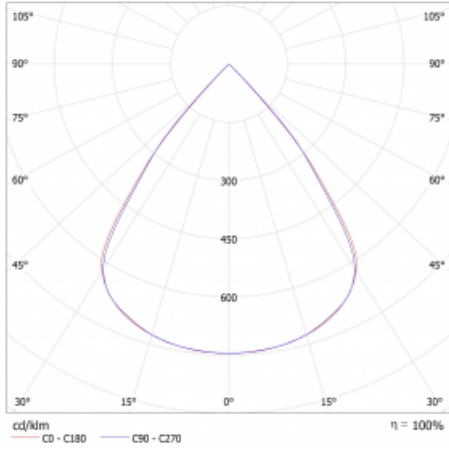

Type of installation	Surface, Suspended
Light distribution	Direct
Luminaire shape	Linear
Colour of the luminaires	Silver
Material	Aluminium
Lifetime	L80/B20 50 000 hours
Warranty	5 years
Description of luminaires	Luminaire surface/suspended
Dimensions (l × w × h mm)	561 mm × 47 mm × 69 mm
Light source	LED MODUL
DIR optical system	Plastic louvre low UGR
Luminous flux*	2250 lm
Colour Temperature	4000 K cool white
Luminous efficacy	140 lm/W
MacAdam Light source	3
Colour rendering index	80
UGR max. X=4H Y=8H, ρ=70,50,20	19.1

Technical drawing

Luminaire power input* 16.1 W

Connection of the luminaires ON/OFF

Electrical voltage 220-240V

Frequency 50/60Hz

⊕ CE IP 20

*±10 %

Curve