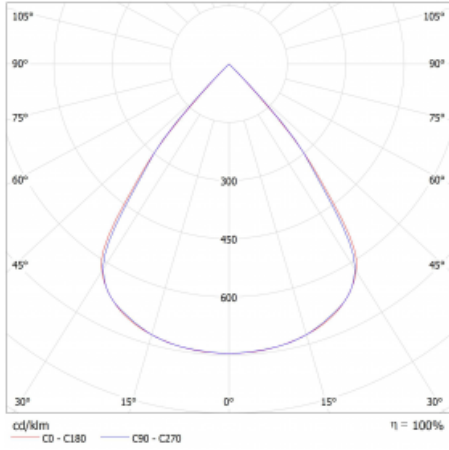

Type of installation	Surface, Suspended
Light distribution	Direct
Luminaire shape	Linear
Colour of the luminaires	Silver
Material	Aluminium
Lifetime	L80/B20 50 000 hours
Warranty	5 years
Description of luminaires	Luminaire surface/suspended
Dimensions (l × w × h mm)	561 mm × 47 mm × 69 mm
Light source	LED MODUL
DIR optical system	Plastic louvre low UGR
Luminous flux*	2160 lm
Colour Temperature	3000 K warm white
Luminous efficacy	134 lm/W
MacAdam Light source	3
Colour rendering index	80
UGR max. X=4H Y=8H, ρ=70,50,20	18.9

Technical drawing

Luminaire power input* 16.1 W

Connection of the luminaires ON/OFF

Electrical voltage 220-240V

Frequency 50/60Hz

⊕ CE IP 20

*±10 %

Curve