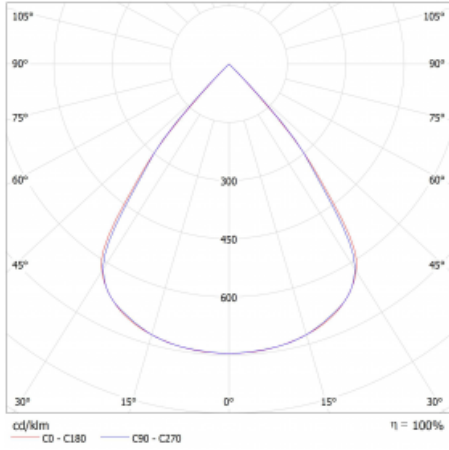

Type of optical system	Plastic louvre low UGR
Luminous flux*	2160 lm
Colour Temperature	3000 K warm white
Luminous efficacy	134 lm/W
MacAdam Light source	3
Colour rendering index	80
UGR max. X=4H Y=8H, ρ=70,50,20	18.9

## Curve