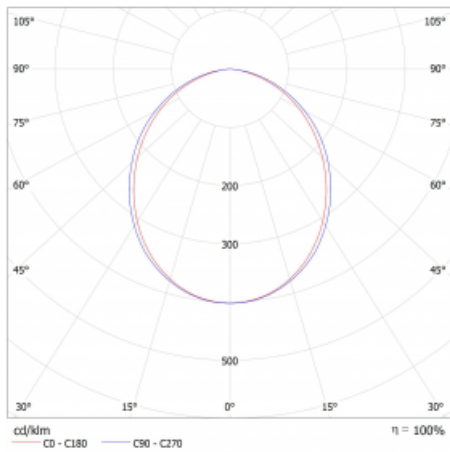

Type of installation	Surface, Suspended
Light distribution	Direct
Luminaire shape	Linear
Colour of the luminaires	White
Material	Aluminium
Lifetime	L80/B20 50 000 hours
Warranty	5 years
Description of luminaires	Luminaire surface/suspended
Dimensions (l × w × h mm)	2244 mm × 47 mm × 69 mm
Light source	LED MODUL
DIR optical system	Opal diffuser
Luminous flux*	7470 lm
Colour Temperature	3000 K warm white
Luminous efficacy	156 lm/W
MacAdam Light source	3
Colour rendering index	80
UGR max. X=4H Y=8H, ρ=70,50,20	27.5

## Technical drawing

Luminaire power input\* 47.9 W

Connection of the luminaires ON/OFF

Electrical voltage 220-240V

Frequency 50/60Hz

⊕ CE IP 20

\*±10 %

## Curve