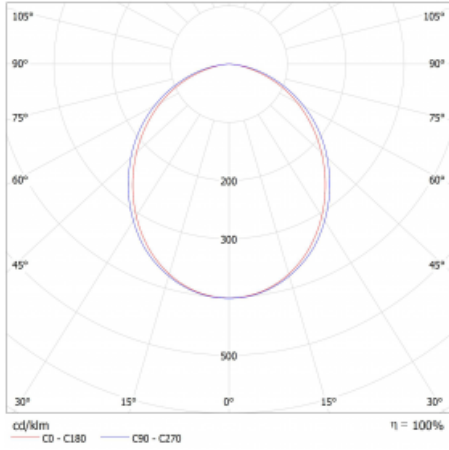

Type of installation	Surface, Suspended
Light distribution	Direct
Luminaire shape	Linear
Colour of the luminaires	Silver
Material	Aluminium
Lifetime	L80/B20 50 000 hours
Warranty	5 years
Description of luminaires	Luminaire surface/suspended
Dimensions (l × w × h mm)	2244 mm × 47 mm × 69 mm
Light source	LED MODUL
DIR optical system	Opal diffuser
Luminous flux*	4780 lm
Colour Temperature	3000 K warm white
Luminous efficacy	157 lm/W
MacAdam Light source	3
Colour rendering index	80
UGR max. X=4H Y=8H, ρ=70,50,20	25.9

## Technical drawing

Luminaire power input\* 30.5 W

Connection of the luminaires ON/OFF

Electrical voltage 220-240V

Frequency 50/60Hz

⊕ CE IP 20

\*±10 %

## Curve