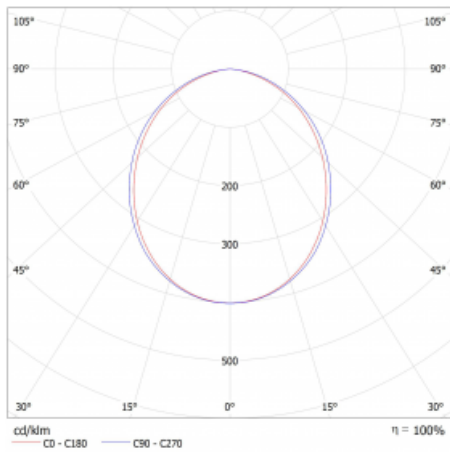

Type of installation	Surface, Suspended
Light distribution	Direct
Luminaire shape	Linear
Colour of the luminaires	White
Material	Aluminium
Lifetime	L80/B20 50 000 hours
Warranty	5 years
Description of luminaires	Luminaire surface/suspended
Dimensions	1683 mm × 47 mm × 69 mm
Light source	LED MODUL
Type of optical system	Opal diffuser
Luminous flux*	5840 lm
Colour Temperature	4000 K cool white
Luminous efficacy	159 lm/W
MacAdam Light source	3
Colour rendering index	80
UGR max. X=4H Y=8H, ρ=70,50,20	27.6

## Technical drawing

Luminaire power input\* 36.7 W

Connection of the luminaires DALI

Electrical voltage 220-240V

Frequency 50/60Hz

⊕ CE IP 20

\*±10 %

## Curve