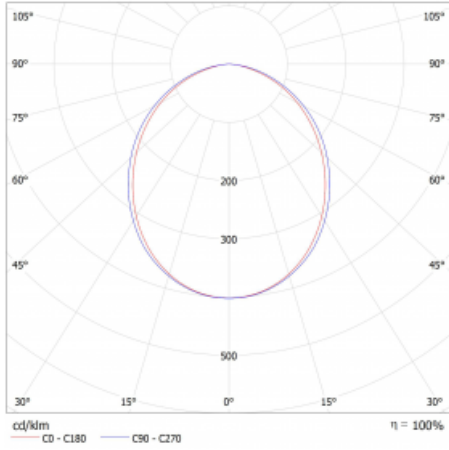

Type of installation	Surface, Suspended
Light distribution	Direct
Luminaire shape	Linear
Colour of the luminaires	Silver
Material	Aluminium
Lifetime	L80/B20 50 000 hours
Warranty	5 years
Description of luminaires	Luminaire surface/suspended
Dimensions	1403 mm × 47 mm × 69 mm
Light source	LED MODUL
Type of optical system	Opal diffuser
Luminous flux*	4870 lm
Colour Temperature	4000 K cool white
Luminous efficacy	157 lm/W
MacAdam Light source	3
Colour rendering index	80
UGR max. X=4H Y=8H, ρ=70,50,20	27.6

## Technical drawing

Luminaire power input\* 31 W

Connection of the luminaires DALI

Electrical voltage 220-240V

Frequency 50/60Hz

⊕ CE IP 20

\*±10 %

## Curve