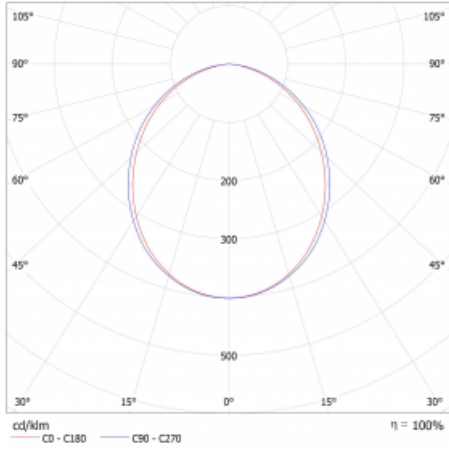

Type of installation	Surface, Suspended
Light distribution	Direct
Luminaire shape	Linear
Colour of the luminaires	White
Material	Aluminium
Lifetime	L80/B20 50 000 hours
Warranty	2 years
Description of luminaires	Luminaire surface/suspended
Dimensions	1403 mm × 47 mm × 69 mm
Light source	LED MODUL
Type of optical system	Opal diffuser
Luminous flux*	3110 lm
Colour Temperature	4000 K cool white
Luminous efficacy	157 lm/W
MacAdam Light source	3
Colour rendering index	80
UGR max. X=4H Y=8H, ρ=70,50,20	26.1

## Curve