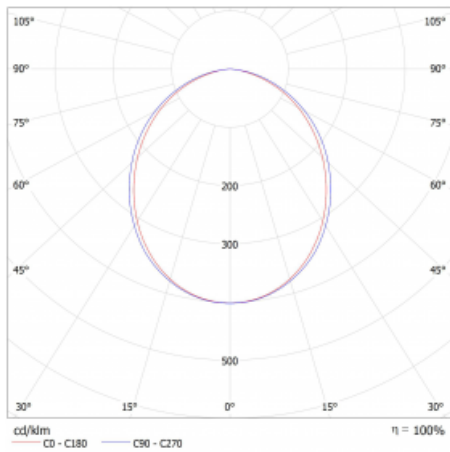

Type of installation	Surface
Light distribution	Direct
Luminaire shape	Linear
Colour of the luminaires	Silver
Material	Aluminium
Lifetime	L80/B20 50 000 hours
Warranty	5 years
Description of luminaires	Luminaire surface
Dimensions (l × w × h mm)	1403 mm × 47 mm × 69 mm
Light source	LED MODUL
DIR optical system	Opal diffuser
Luminous flux*	1760 lm
Colour Temperature	4000 K cool white
Luminous efficacy	161 lm/W
MacAdam Light source	3
Colour rendering index	80
UGR max. X=4H Y=8H, ρ=70,50,20	24.1

## Technical drawing

Luminaire power input\* 10.9 W

Connection of the luminaires ON/OFF

Electrical voltage 220-240V

Frequency 50/60Hz

⊕ CE IP 20

\*±10 %

## Curve