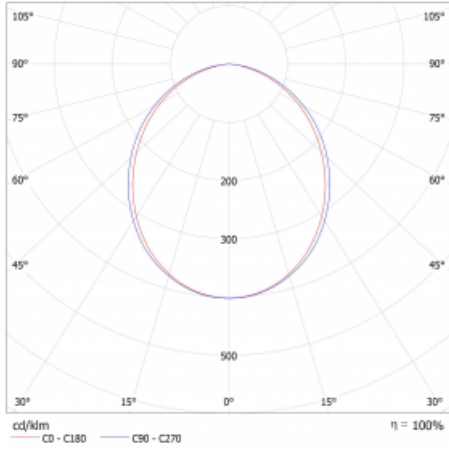

Type of installation	Surface
Light distribution	Direct
Luminaire shape	Linear
Colour of the luminaires	Silver
Material	Aluminium
Lifetime	L80/B20 50 000 hours
Warranty	5 years
Description of luminaires	Luminaire surface
Dimensions (l × w × h mm)	1403 mm × 47 mm × 69 mm
Light source	LED MODUL
DIR optical system	Opal diffuser
Luminous flux*	1680 lm
Colour Temperature	3000 K warm white
Luminous efficacy	154 lm/W
MacAdam Light source	3
Colour rendering index	80
UGR max. X=4H Y=8H, ρ=70,50,20	23.9

Technical drawing

Luminaire power input* 10.9 W

Connection of the luminaires ON/OFF

Electrical voltage 220-240V

Frequency 50/60Hz

⊕ CE IP 20

*±10 %

Curve