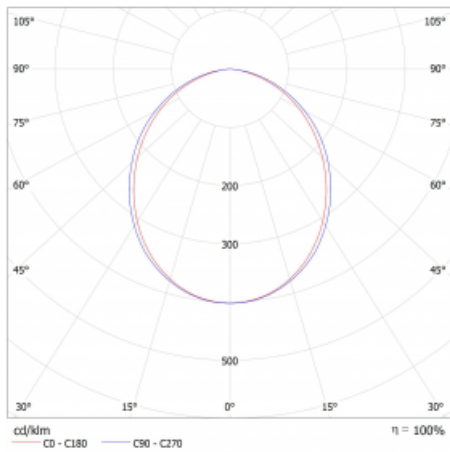

Type of installation	Surface, Suspended
Light distribution	Direct
Luminaire shape	Linear
Colour of the luminaires	Black
Material	Aluminium
Lifetime	L80/B20 50 000 hours
Warranty	2 years
Description of luminaires	Luminaire surface/suspended
Dimensions	1122 mm × 47 mm × 69 mm
Light source	LED MODUL
Type of optical system	Opal diffuser
Luminous flux*	2390 lm
Colour Temperature	3000 K warm white
Luminous efficacy	151 lm/W
MacAdam Light source	3
Colour rendering index	80
UGR max. X=4H Y=8H, ρ=70,50,20	25.9

## Curve