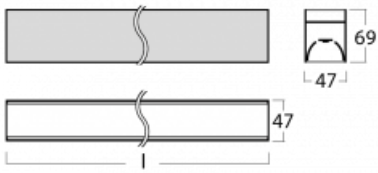

Technical drawing