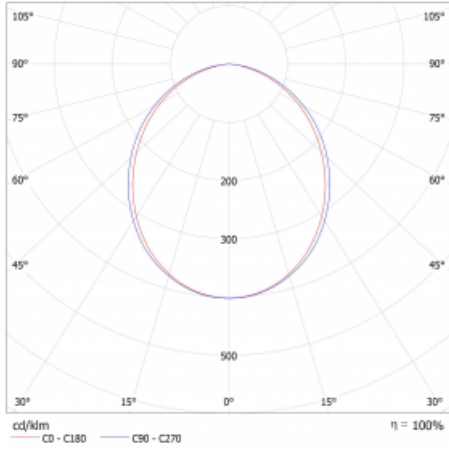

| | |
|-----------------------------------|-----------------------------|
| Type of installation | Surface, Suspended |
| Light distribution | Direct |
| Luminaire shape | Linear |
| Colour of the luminaires | Black |
| Material | Aluminium |
| Lifetime | L80/B20 50 000 hours |
| Warranty | 5 years |
| Description of luminaires | Luminaire surface/suspended |
| Dimensions | 1122 mm × 47 mm × 69 mm |
| Light source | LED MODUL |
| Type of optical system | Opal diffuser |
| Luminous flux* | 2490 lm |
| Colour Temperature | 4000 K cool white |
| Luminous efficacy | 158 lm/W |
| MacAdam Light source | 3 |
| Colour rendering index | 80 |
| UGR max. X=4H Y=8H, ρ=70,50,20 | 26.1 |

Technical drawing

Luminaire power input* 15.8 W

Connection of the luminaires ON/OFF

Electrical voltage 220-240V

Frequency 50/60Hz

⊕ CE IP 20

*±10 %

Curve