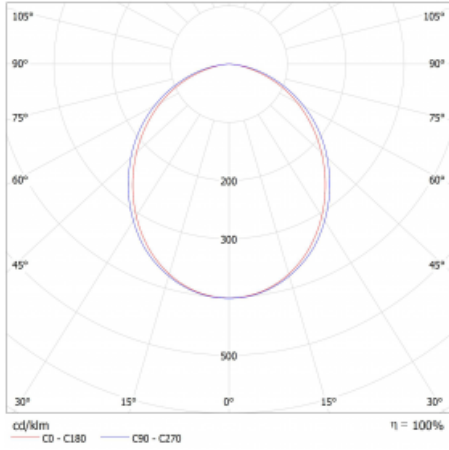

Type of installation	Surface, Suspended
Light distribution	Direct
Luminaire shape	Linear
Colour of the luminaires	Silver
Material	Aluminium
Lifetime	L80/B20 50 000 hours
Warranty	5 years
Description of luminaires	Luminaire surface/suspended
Dimensions (l × w × h mm)	842 mm × 47 mm × 69 mm
Light source	LED MODUL
DIR optical system	Opal diffuser
Luminous flux*	2920 lm
Colour Temperature	4000 K cool white
Luminous efficacy	154 lm/W
MacAdam Light source	3
Colour rendering index	80
UGR max. X=4H Y=8H, ρ=70,50,20	27.6

## Curve