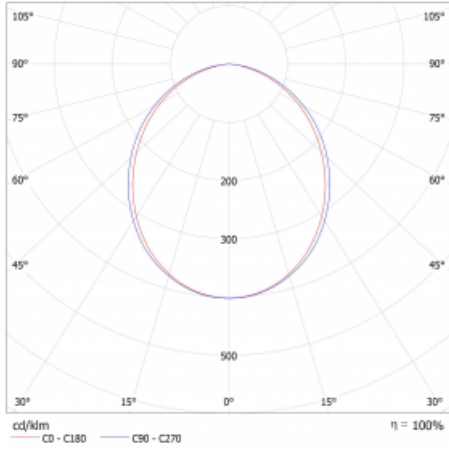

Type of optical system	Opal diffuser
Luminous flux*	2920 lm
Colour Temperature	4000 K cool white
Luminous efficacy	154 lm/W
MacAdam Light source	3
Colour rendering index	80
UGR max. X=4H Y=8H, ρ=70,50,20	27.6

## Curve