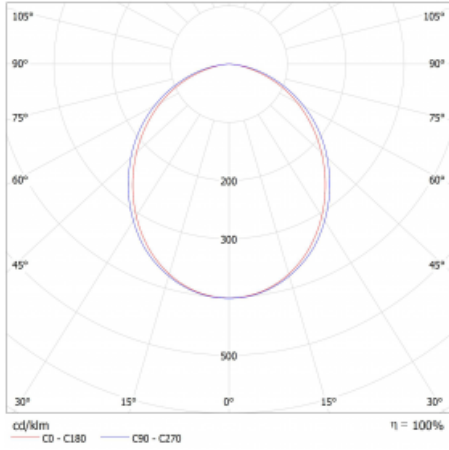

Type of installation	Surface, Suspended
Light distribution	Direct
Luminaire shape	Linear
Colour of the luminaires	Silver
Material	Aluminium
Lifetime	L80/B20 50 000 hours
Warranty	5 years
Description of luminaires	Luminaire surface/suspended
Dimensions (l × w × h mm)	842 mm × 47 mm × 69 mm
Weight	2 kg
Light source	LED MODUL
DIR optical system	Opal diffuser
Luminous flux*	1870 lm
Colour Temperature	4000 K cool white
Luminous efficacy	153 lm/W
MacAdam Light source	3
Colour rendering index	80
UGR max. X=4H Y=8H, $\rho=70,50,20$	26

## Technical drawing

Luminaire power input\* 12.2 W

Connection of the luminaires ON/OFF

Electrical voltage 220-240V

Frequency 50/60Hz

⊕ CE IP 20

\*±10 %

## Curve