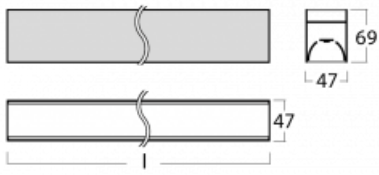

Technical drawing