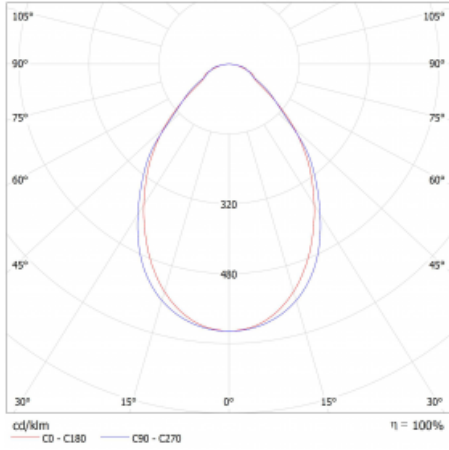

Type of installation	Surface, Suspended
Light distribution	Direct
Luminaire shape	Linear
Colour of the luminaires	Silver
Material	Aluminium
Lifetime	L80/B20 50 000 hours
Warranty	5 years
Description of luminaires	Luminaire surface/suspended
Dimensions (l × w × h mm)	2244 mm × 47 mm × 69 mm
Weight	4.7 kg
Light source	LED MODUL
DIR optical system	Microprisma
Luminous flux*	7120 lm
Colour Temperature	4000 K cool white
Luminous efficacy	149 lm/W
MacAdam Light source	3
Colour rendering index	80
UGR max. X=4H Y=8H, $\rho=70,50,20$	23.9

## Curve