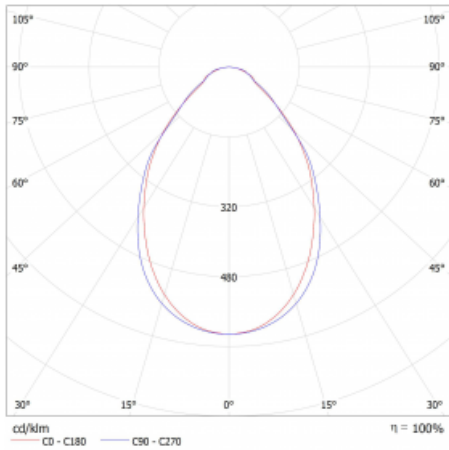

Type of installation	Surface, Suspended
Light distribution	Direct
Luminaire shape	Linear
Colour of the luminaires	Black
Material	Aluminium
Lifetime	L80/B20 50 000 hours
Warranty	5 years
Description of luminaires	Luminaire surface/suspended
Dimensions	2244 mm × 47 mm × 69 mm
Light source	LED MODUL
Type of optical system	Microprisma
Luminous flux*	6830 lm
Colour Temperature	3000 K warm white
Luminous efficacy	143 lm/W
MacAdam Light source	3
Colour rendering index	80
UGR max. X=4H Y=8H, ρ=70,50,20	23.8

## Technical drawing

Luminaire power input\* 47.9 W

Connection of the luminaires DALI

Electrical voltage 220-240V

Frequency 50/60Hz

 CE IP 20

\* $\pm 10$  %

## Curve