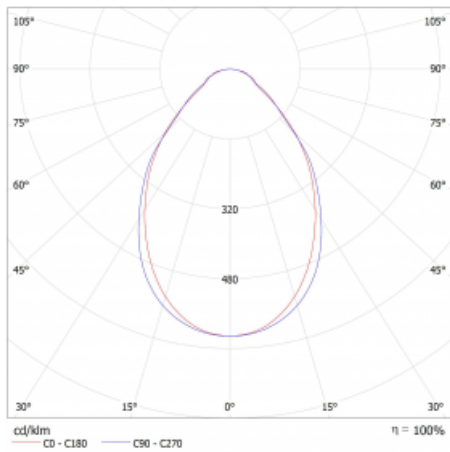

| | |
|-----------------------------------|-------------------|
| Type of optical system | Microprisma |
| Luminous flux* | 4550 lm |
| Colour Temperature | 4000 K cool white |
| Luminous efficacy | 149 lm/W |
| MacAdam Light source | 3 |
| Colour rendering index | 80 |
| UGR max. X=4H Y=8H, ρ=70,50,20 | 22.4 |

Technical drawing

Luminaire power input* 30.5 W

Connection of the luminaires ON/OFF

Electrical voltage 220-240V

Frequency 50/60Hz

⊕ CE IP 20

*±10 %

Curve