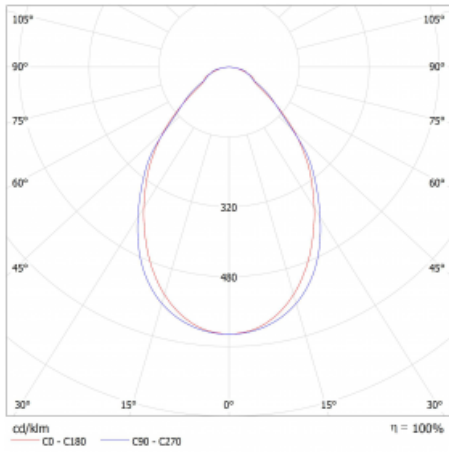

Type of installation	Surface, Suspended
Light distribution	Direct
Luminaire shape	Linear
Colour of the luminaires	Black
Material	Aluminium
Lifetime	L80/B20 50 000 hours
Warranty	5 years
Description of luminaires	Luminaire surface/suspended
Dimensions	2244 mm × 47 mm × 69 mm
Light source	LED MODUL
Type of optical system	Microprisma
Luminous flux*	4360 lm
Colour Temperature	3000 K warm white
Luminous efficacy	143 lm/W
MacAdam Light source	3
Colour rendering index	80
UGR max. X=4H Y=8H, ρ=70,50,20	22.2

## Technical drawing

Luminaire power input\* 30.5 W

Connection of the luminaires ON/OFF

Electrical voltage 220-240V

Frequency 50/60Hz

⊕ CE IP 20

\*±10 %

## Curve