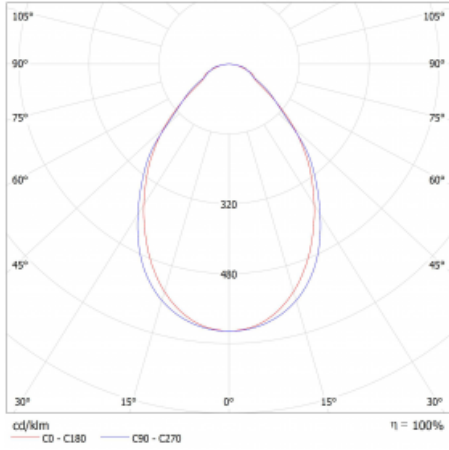

| | |
|-----------------------------------|-------------------------|
| Type of installation | Surface |
| Light distribution | Direct |
| Luminaire shape | Linear |
| Colour of the luminaires | Silver |
| Material | Aluminium |
| Lifetime | L80/B20 50 000 hours |
| Warranty | 5 years |
| Description of luminaires | Luminaire surface |
| Dimensions | 2244 mm × 47 mm × 69 mm |
| Light source | LED MODUL |
| Type of optical system | Microprisma |
| Luminous flux* | 2470 lm |
| Colour Temperature | 3000 K warm white |
| Luminous efficacy | 142 lm/W |
| MacAdam Light source | 3 |
| Colour rendering index | 80 |
| UGR max. X=4H Y=8H, ρ=70,50,20 | 20.3 |

Technical drawing

Luminaire power input* 17.4 W

Connection of the luminaires ON/OFF

Electrical voltage 220-240V

Frequency 50/60Hz

⊕ CE IP 20

*±10 %

Curve