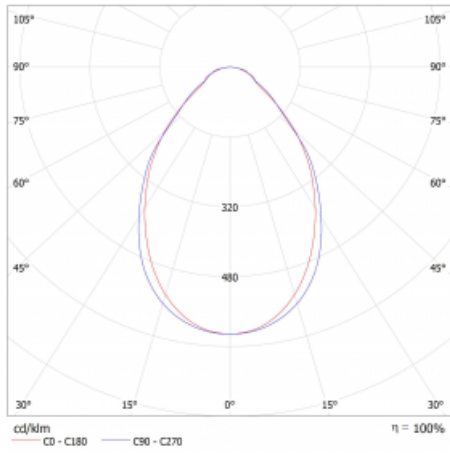

Type of installation	Surface
Light distribution	Direct
Luminaire shape	Linear
Colour of the luminaires	White
Material	Aluminium
Lifetime	L80/B20 50 000 hours
Warranty	5 years
Description of luminaires	Luminaire surface
Dimensions	2244 mm × 47 mm × 69 mm
Light source	LED MODUL
Type of optical system	Microprisma
Luminous flux*	2580 lm
Colour Temperature	4000 K cool white
Luminous efficacy	148 lm/W
MacAdam Light source	3
Colour rendering index	80
UGR max. X=4H Y=8H, ρ=70,50,20	20.4

## Technical drawing

Luminaire power input\* 17.4 W

Connection of the luminaires DALI

Electrical voltage 220-240V

Frequency 50/60Hz

⊕ CE IP 20

\*±10 %

## Curve