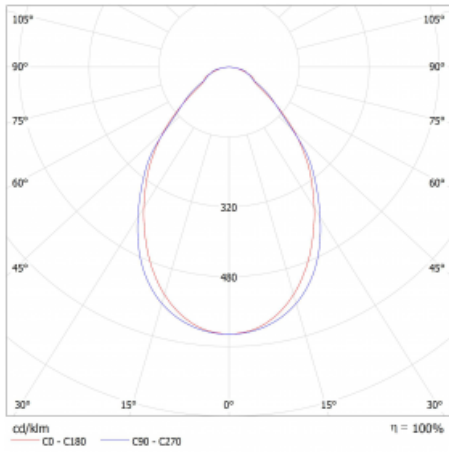

Type of installation	Surface, Suspended
Light distribution	Direct
Luminaire shape	Linear
Colour of the luminaires	Silver
Material	Aluminium
Lifetime	L80/B20 50 000 hours
Warranty	5 years
Description of luminaires	Luminaire surface/suspended
Dimensions (l × w × h mm)	1964 mm × 47 mm × 69 mm
Weight	4.3 kg
Light source	LED MODUL
DIR optical system	Microprisma
Luminous flux*	6230 lm
Colour Temperature	4000 K cool white
Luminous efficacy	147 lm/W
MacAdam Light source	3
Colour rendering index	80
UGR max. X=4H Y=8H, $\rho=70,50,20$	23.9

Technical drawing

Luminaire power input* 42.4 W

Connection of the luminaires ON/OFF

Electrical voltage 220-240V

Frequency 50/60Hz

⊕ CE IP 20

*±10 %

Curve