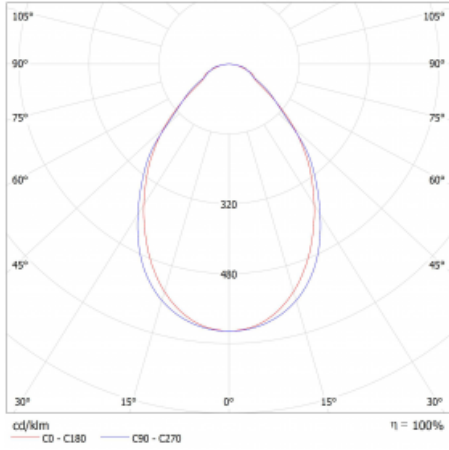

Type of installation	Surface, Suspended
Light distribution	Direct
Luminaire shape	Linear
Colour of the luminaires	Black
Material	Aluminium
Lifetime	L80/B20 50 000 hours
Warranty	5 years
Description of luminaires	Luminaire surface/suspended
Dimensions (l × w × h mm)	1964 mm × 47 mm × 69 mm
Light source	LED MODUL
DIR optical system	Microprisma
Luminous flux*	5980 lm
Colour Temperature	3000 K warm white
Luminous efficacy	141 lm/W
MacAdam Light source	3
Colour rendering index	80
UGR max. X=4H Y=8H, ρ=70,50,20	23.8

Technical drawing

Luminaire power input* 42.4 W

Connection of the luminaires ON/OFF

Electrical voltage 220-240V

Frequency 50/60Hz

⊕ CE IP 20

*±10 %

Curve