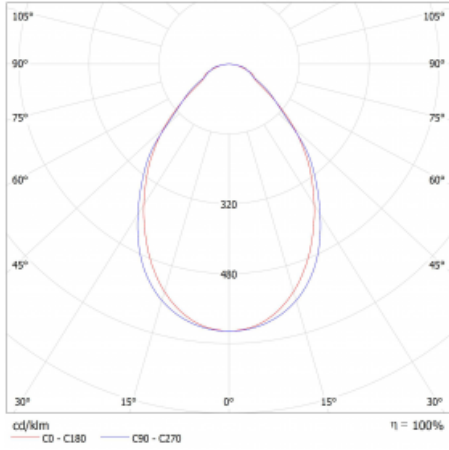

Type of installation	Surface, Suspended
Light distribution	Direct
Luminaire shape	Linear
Colour of the luminaires	Silver
Material	Aluminium
Lifetime	L80/B20 50 000 hours
Warranty	5 years
Description of luminaires	Luminaire surface/suspended
Dimensions (l × w × h mm)	1964 mm × 47 mm × 69 mm
Weight	4.4 kg
Light source	LED MODUL
DIR optical system	Microprisma
Luminous flux*	3980 lm
Colour Temperature	4000 K cool white
Luminous efficacy	147 lm/W
MacAdam Light source	3
Colour rendering index	80
UGR max. X=4H Y=8H, $\rho=70,50,20$	22.4

Technical drawing

Luminaire power input* 27 W

Connection of the luminaires ON/OFF

Electrical voltage 220-240V

Frequency 50/60Hz

⊕ CE IP 20

*±10 %

Curve