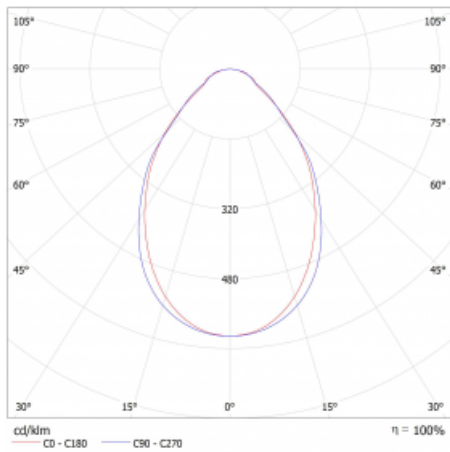

Type of installation	Surface, Suspended
Light distribution	Direct
Luminaire shape	Linear
Colour of the luminaires	Silver
Material	Aluminium
Lifetime	L80/B20 50 000 hours
Warranty	5 years
Description of luminaires	Luminaire surface/suspended
Dimensions	1964 mm × 47 mm × 69 mm
Weight	4.4 kg
Light source	LED MODUL
Type of optical system	Microprisma
Luminous flux*	3820 lm
Colour Temperature	3000 K warm white
Luminous efficacy	141 lm/W
MacAdam Light source	3
Colour rendering index	80
UGR max. X=4H Y=8H, $\rho=70,50,20$	22.2

## Technical drawing

Luminaire power input\* 27 W

Connection of the luminaires ON/OFF

Electrical voltage 220-240V

Frequency 50/60Hz

⊕ CE IP 20

\*±10 %

## Curve