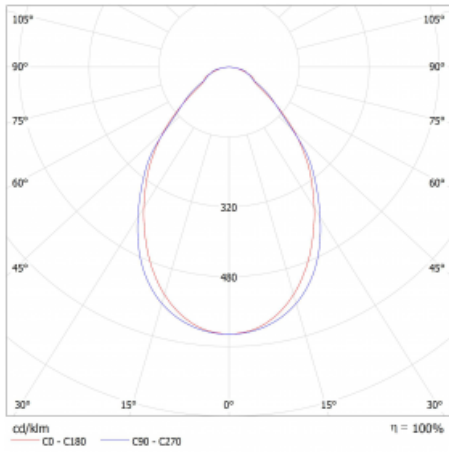

Type of installation	Surface
Light distribution	Direct
Luminaire shape	Linear
Colour of the luminaires	Silver
Material	Aluminium
Lifetime	L80/B20 50 000 hours
Warranty	2 years
Description of luminaires	Luminaire surface
Dimensions	1964 mm × 47 mm × 69 mm
Light source	LED MODUL
Type of optical system	Microprisma
Luminous flux*	2260 lm
Colour Temperature	4000 K cool white
Luminous efficacy	147 lm/W
MacAdam Light source	3
Colour rendering index	80
UGR max. X=4H Y=8H, ρ=70,50,20	20.4

## Curve