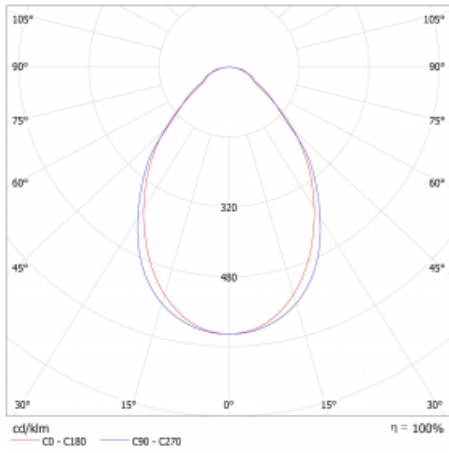

Type of installation	Surface
Light distribution	Direct
Luminaire shape	Linear
Colour of the luminaires	Silver
Material	Aluminium
Lifetime	L80/B20 50 000 hours
Warranty	2 years
Description of luminaires	Luminaire surface
Dimensions	1683 mm × 47 mm × 69 mm
Light source	LED MODUL
Type of optical system	Microprisma
Luminous flux*	1860 lm
Colour Temperature	3000 K warm white
Luminous efficacy	139 lm/W
MacAdam Light source	3
Colour rendering index	80
UGR max. X=4H Y=8H, ρ=70,50,20	20.3

## Curve